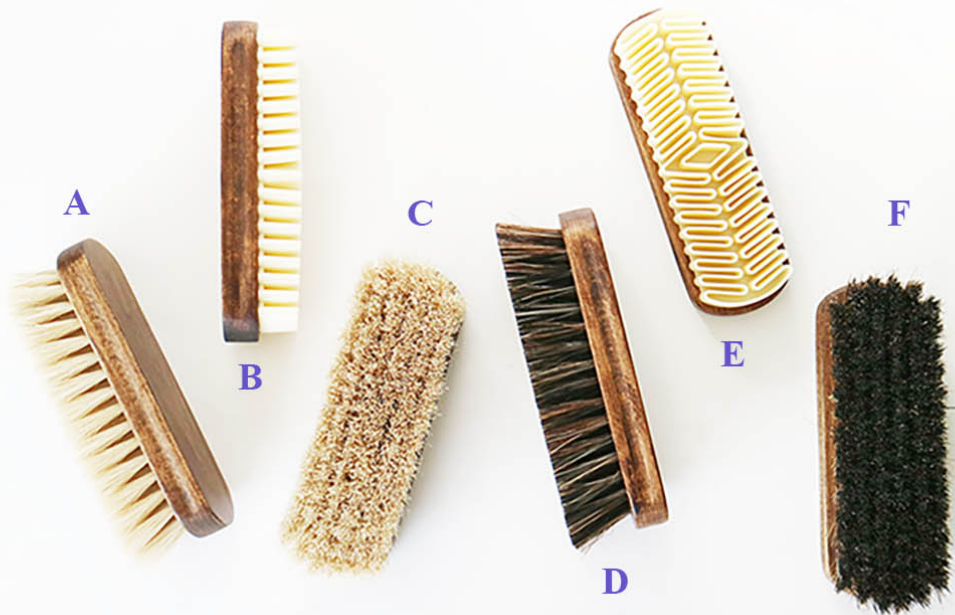

JS-1702 (logo printed on)

"MEMORY" FOAM INSOLES

RYL-127

AL-667

YRT-666

YRT-770

PU GEL CUSHION

FOOT & HAND CARE ACCESSORY

RT033-1

RT-1614

RTYJ-008

WXB20

- 1** METATARSAL PADS
- 2** ARCHILLES SLEEVES
- 3** TOE & FINGER WRAPS
- 4** BUNION BRACE

S16103
80g

S16102
32g

JXC02-05