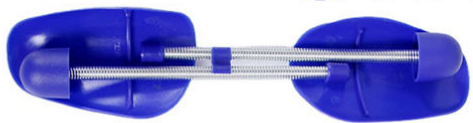

A B C

KKC-772

D E F

► Sneaker Cleaning Kit

- Wooden handle brush x 1
- Shoe eraser x 1
- Shoe cleaning cloth x 1

SCK-01

YHM-801

SHOE TREE

RJ-026

RJ-E

001

RP-364

6065257

IN-1371

SHOE HORN

JXB11-09